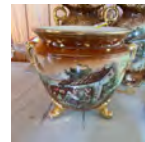

89 Limoges Plate
Quantity: 1

90 Limoges Plate With box
Quantity: 1

91 2x Limoges Pieces One with box
Quantity: 1

Point Vernon 28/06/2022

LOT # Quantity: 1

92 Australian Parliament Coffe Cup
And Saucer Made by Wedgewood
Quantity: 1